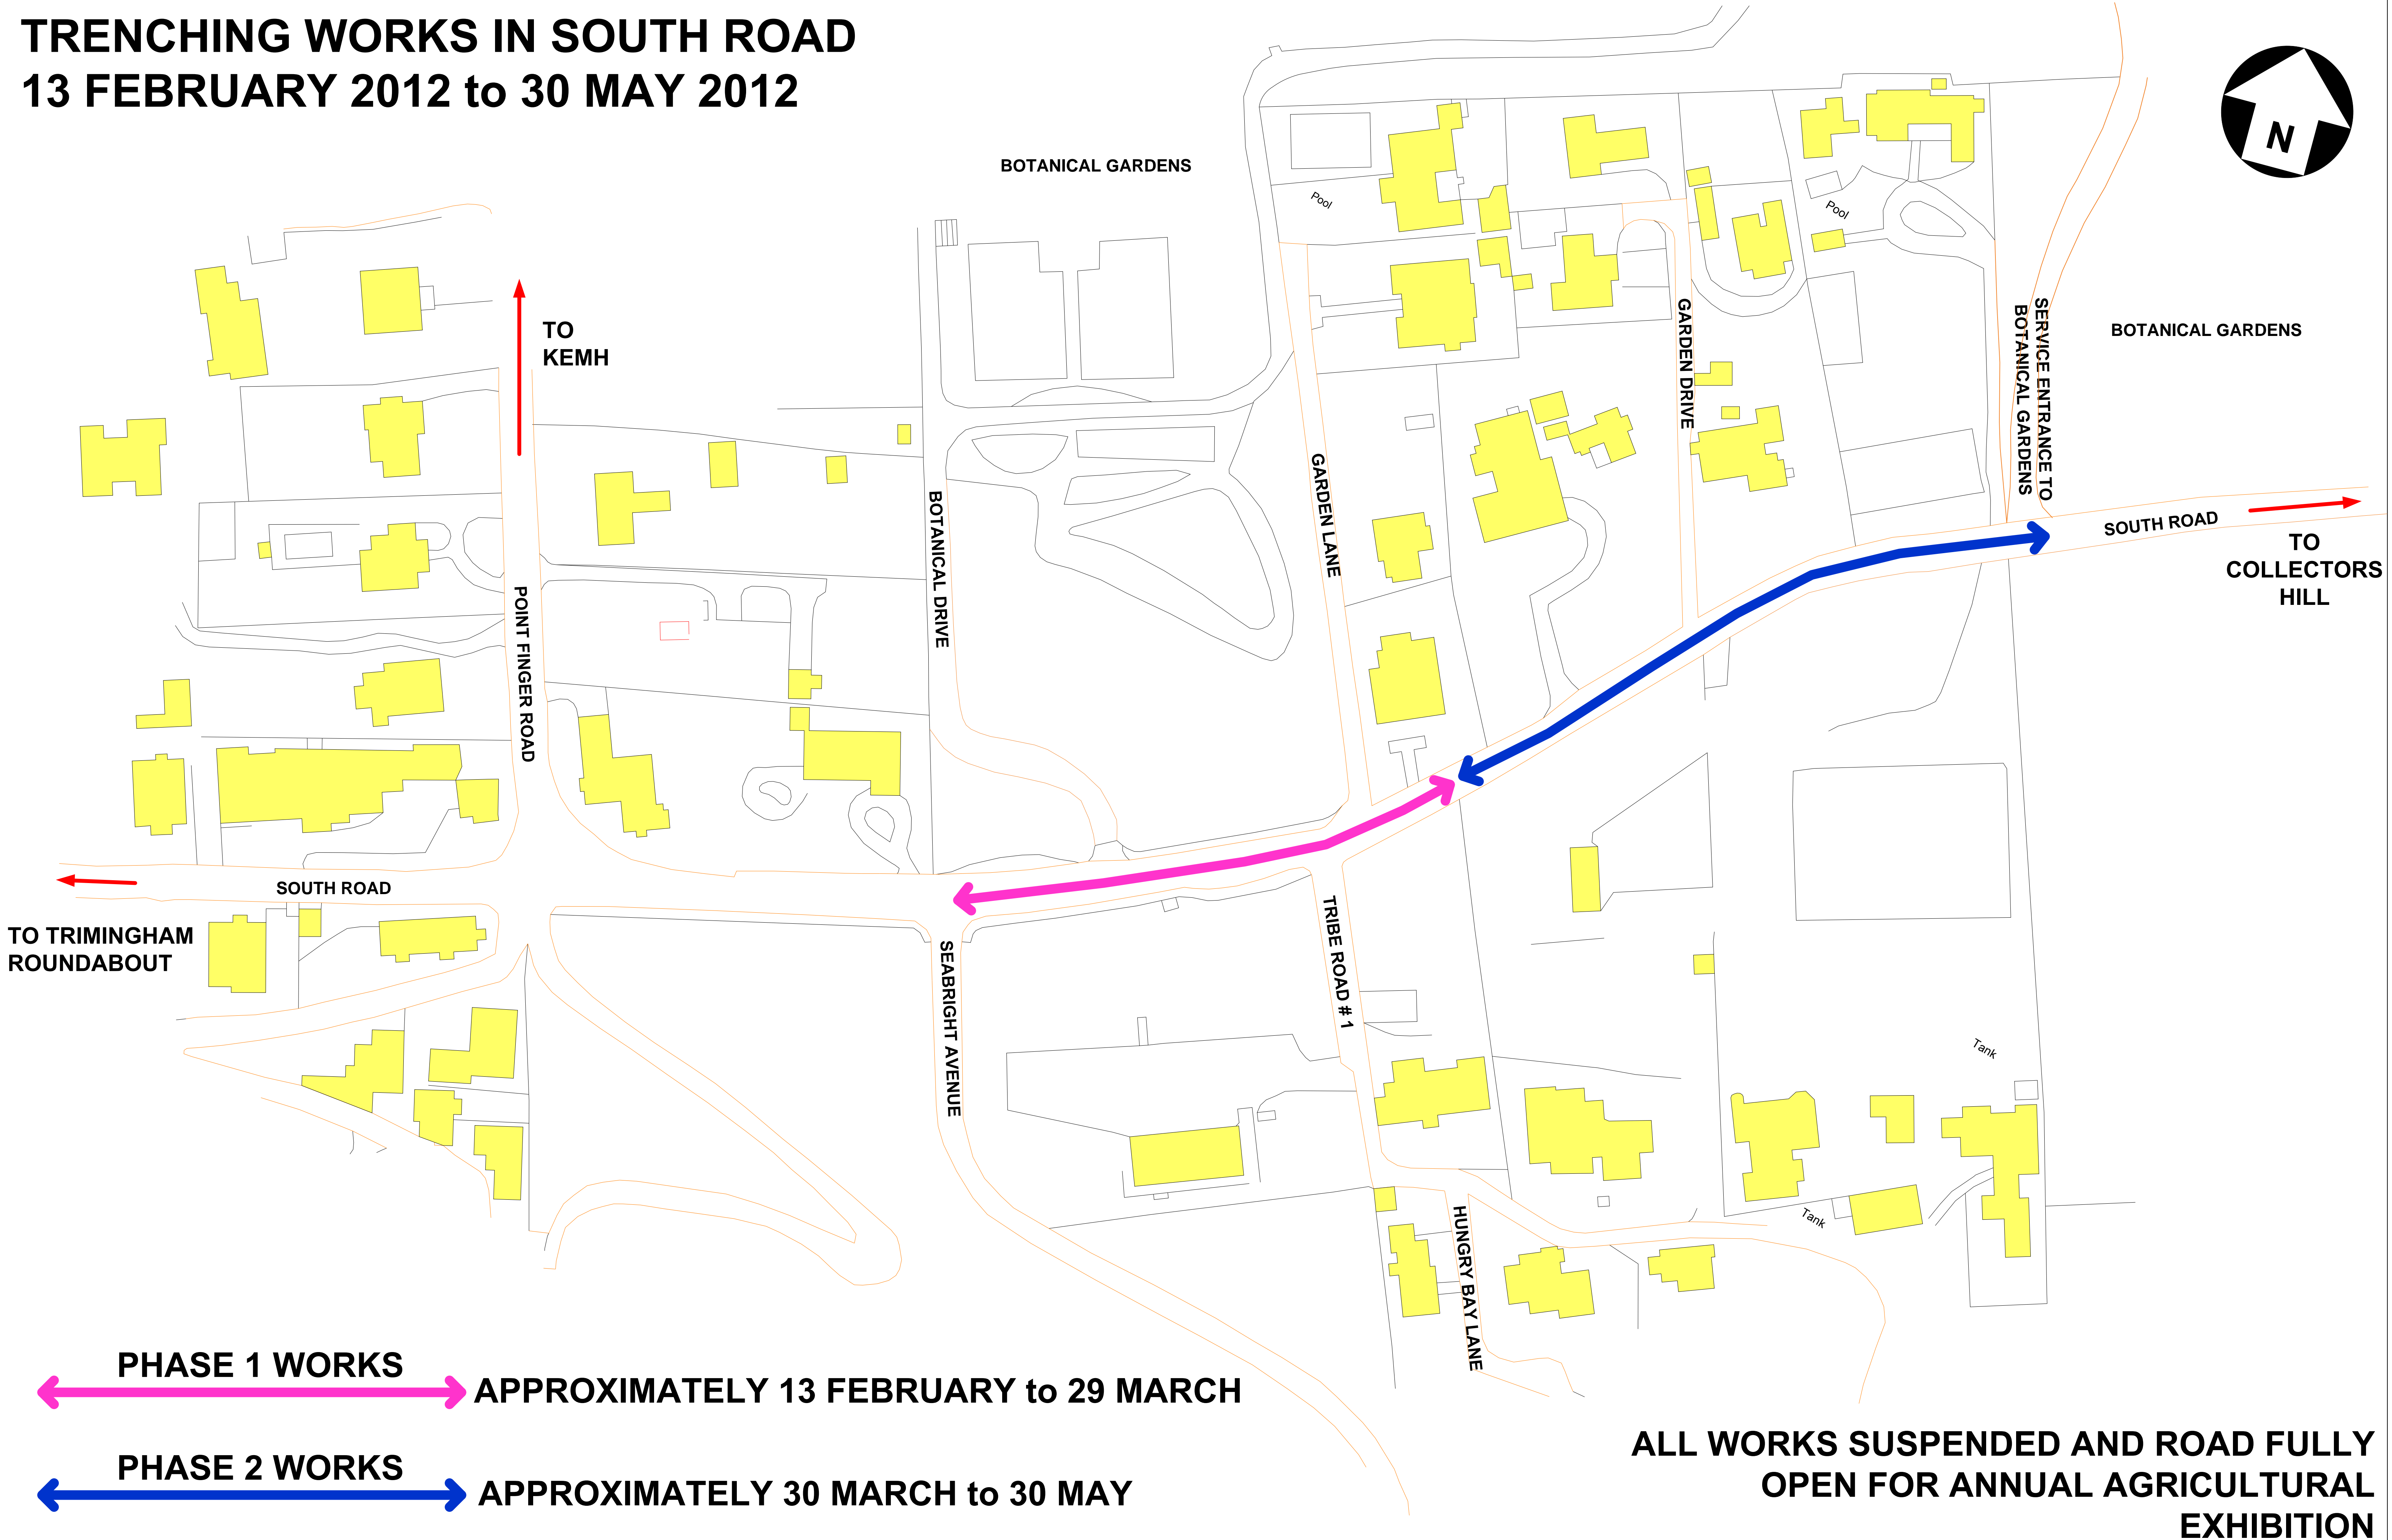

TRENCHING WORKS IN SOUTH ROAD

13 FEBRUARY 2012 to 30 MAY 2012

BOTANICAL GARDENS

BOTANICAL GARDENS

TO
KEMH

TO
COLLECTORS
HILL

TO TRIMINGHAM
ROUNDAABOUT

BOTANICAL DRIVE

GARDEN LANE

GARDEN DRIVE

SERVICE ENTRANCE TO
BOTANICAL GARDENS

SOUTH ROAD

SOUTH ROAD

SEABRIGHT AVENUE

TRIBE ROAD # 1

HUNGRY BAY LANE

Pool

Pool

Tank

Tank